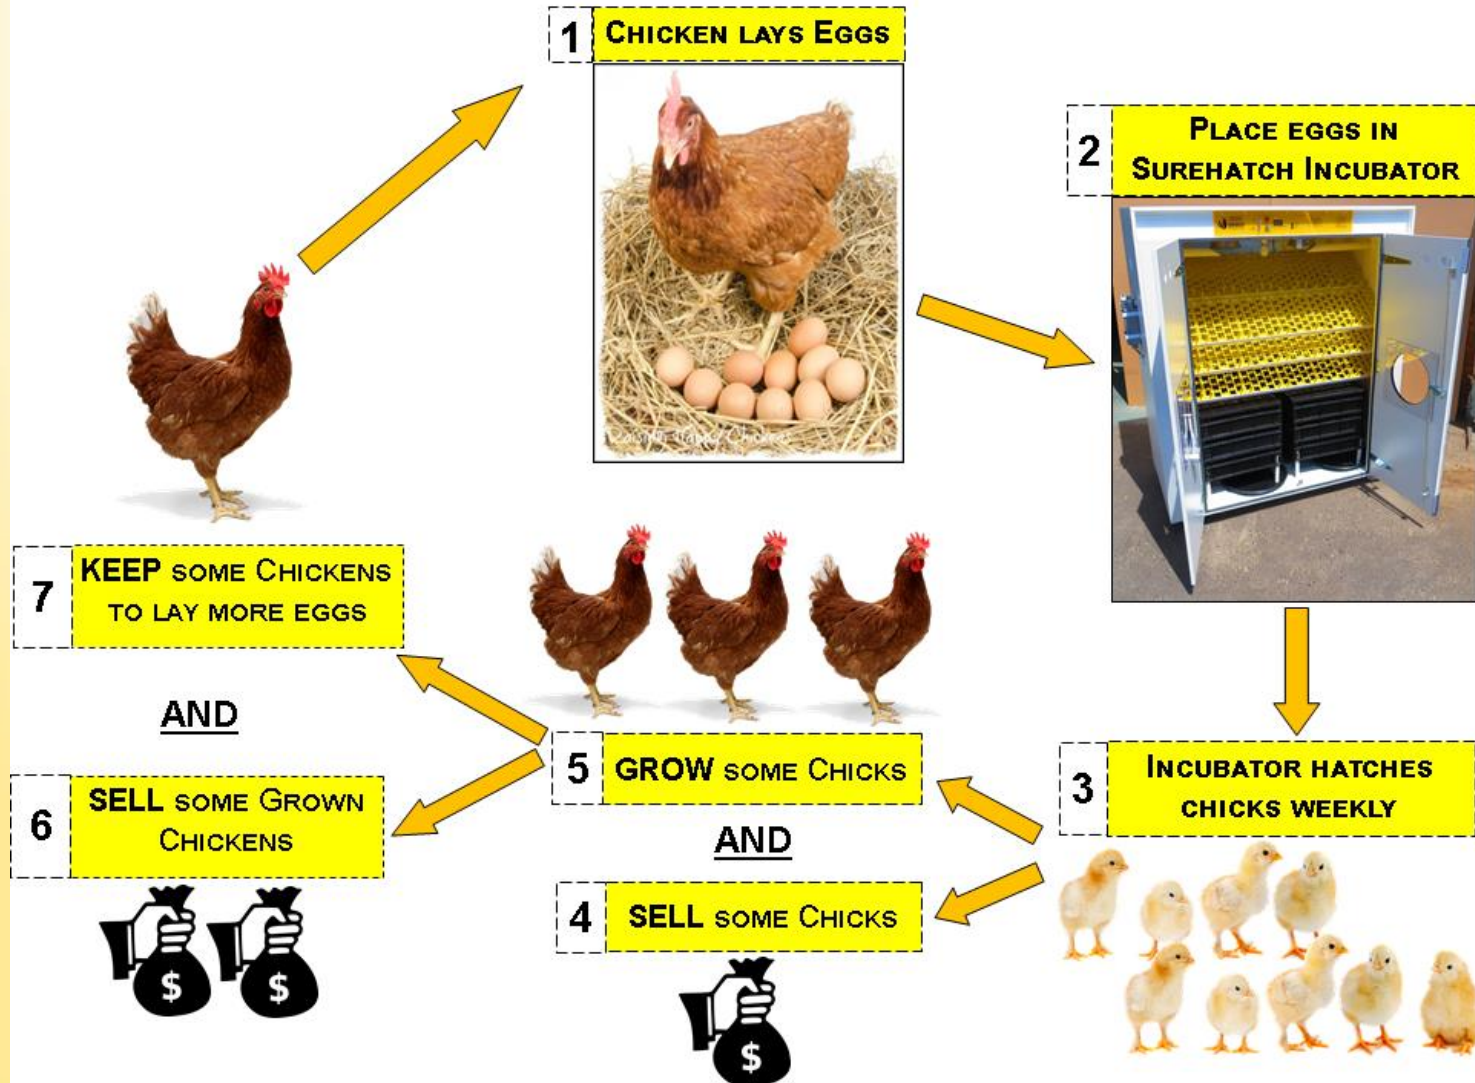

SUREHATCH

www.surehatch.com

A photograph of a young girl with long dark hair, wearing a pink dress with a floral pattern. She is looking down with a sad expression, her hands clasped near her chest. The background is a dusty, outdoor environment with some sparse green grass and a large, dark, blurry object in the foreground.

SOLUTION

Miss Molly

*Director of Food Security
and Income Generation*

SUREHATCH

www.surehatch.com

CHICKEN ONLY

VS

CHICKEN + EGG INCUBATOR

25

CHICKS

PER CHICKEN, PER YEAR

250

CHICKS

PER CHICKEN, PER YEAR!

7 STEPS TO CONTINUOUS FOOD AND INCOME GENERATION

**1000%
MORE
PRODUCTION**

**TURN-KEY
BUSINESS**

**3 WEEKS TO
INCOME**

**CONTINUOUS
CYCLE**

SCALED LOCAL PRODUCTION

www.surehatch.com

***“LET’S PARTNER AND
FEED THE WORLD”
Heinrich Hanekom
Founder and Owner -
Surehatch***

heinrich@surehatch.com
+27 71 880 2200
www.surehatch.com