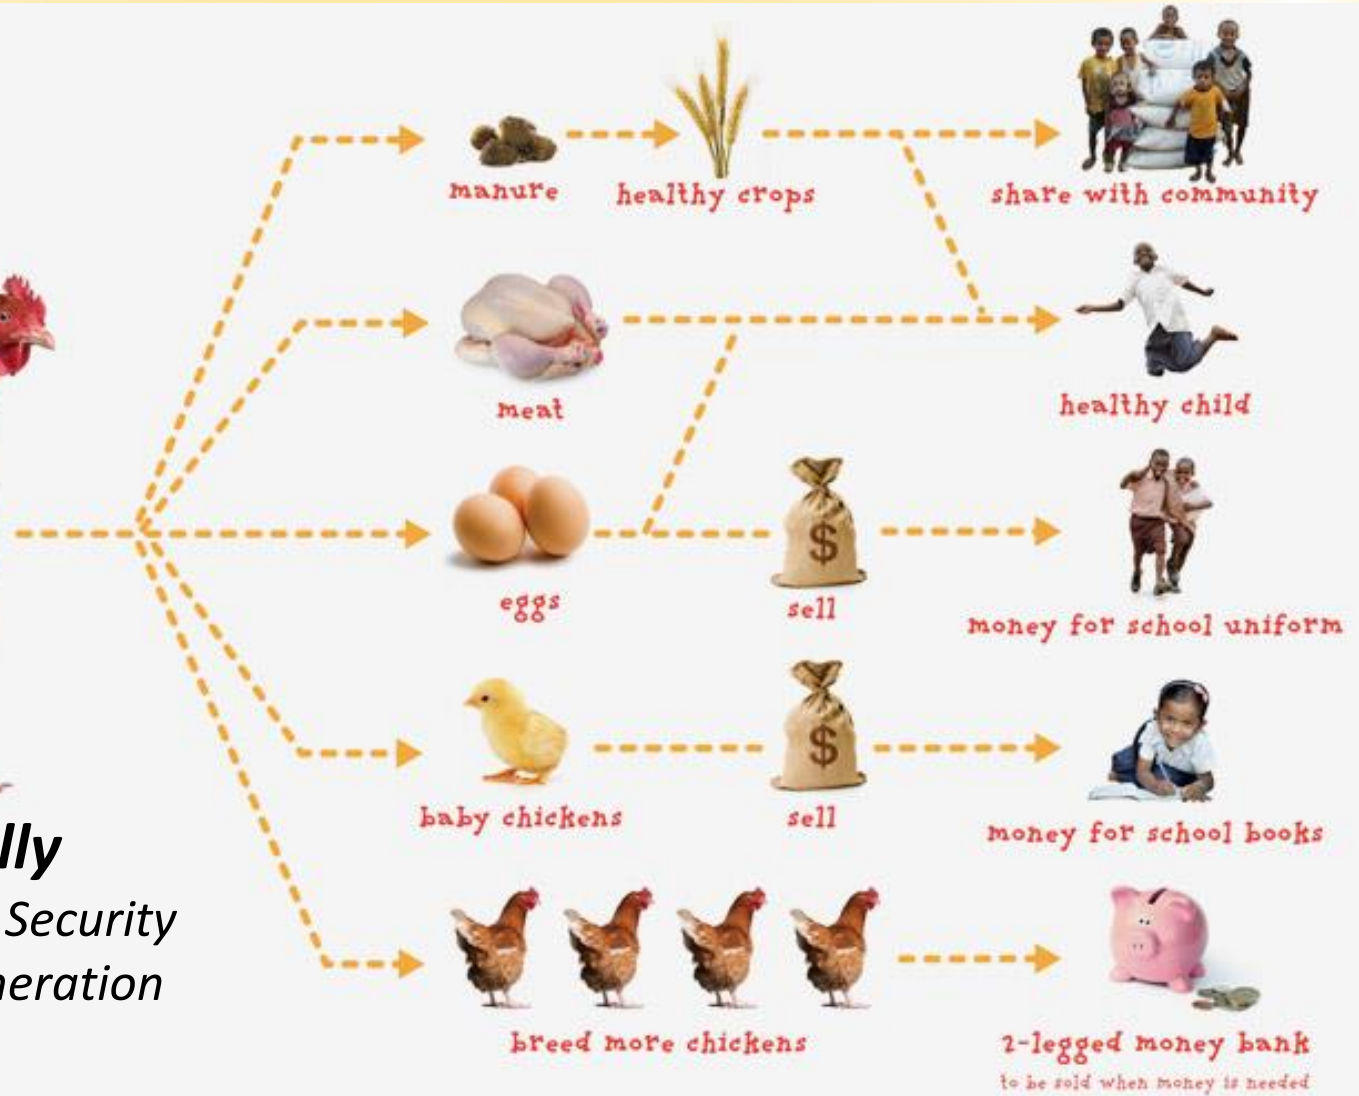

SUREHATCH

www.surehatch.com

A photograph of a young girl with long dark hair, wearing a pink dress with a floral pattern. She is looking down with a sad expression, her hands clasped near her chest. The background is a dusty, outdoor environment with some sparse green grass and a large, dark, blurry object in the foreground.

**“IF YOU CAN'T FEED
100 PEOPLE, THEN
FEED JUST ONE.”**

— MOTHER TERESA

SUREHATCH

www.surehatch.com

GLOBAL FOOD INSECURITY PROBLEM

AFFECTS SOME 795 MILLION PEOPLE

SUREHATCH

www.surehatch.com

SOLUTION

Miss Molly

*Director of Food Security
and Income Generation*

SUREHATCH

www.surehatch.com

CHICKEN ONLY

VS

CHICKEN + EGG INCUBATOR

25

CHICKS

PER CHICKEN, PER YEAR

250

CHICKS

PER CHICKEN, PER YEAR!

7 STEPS TO CONTINUOUS FOOD AND INCOME GENERATION

**1000%
MORE
PRODUCTION**